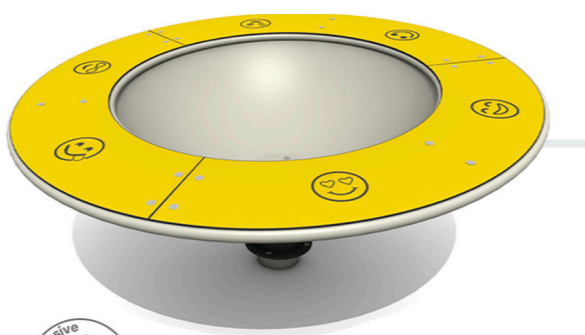

Ray Parry Playgrounds Shrewsbury

MADE IN BRITAIN

API CHASrprii

Member Constructionline

Copyright © 2024 Ray Parry Playground Services Ltd.

1. Mountain Bike Spring Rider
 Suitable for 3+ years
 Mountain Bike Spring Rider allows children to rock to and fro and from side to side developing balance & coordination.
 Anti-Slip Handles & Footrests.
 Fun Themed Design.
 Anti-Tamper Fixings
 Maintenance Free
 Grass Mat Safer Surfacing

2. Inclusive Spring Helicopter
 Suitable for 2-8 years
 Back & Side supports
 Foot & Heal supports
 Non Slip handles
 Moulded seat
 With an open front, shaped to allow children to get on and off themselves by simply reversing, sitting down or climbing up the open front
 No lifting on necessary
 Themed Design
 Anti-Tamper Fixings
 Maintenance Free
 Grass Mat Safer Surfacing

3. Whirlybob Roundabout
 Suitable for 3-8 years
 It is centred around a single revolving pole. Four curved seats, Four Ropes Support handles, Users can sit facing inwards or outwards to enjoy the sensation of spinning.
 Anti-Tamper Fixings
 Maintenance Free
 Grass Mat Safer Surfacing

4. Steel York Bench
 Solid Steel bench complete with backrest. Available in a wide choice of colours
 Anti-Tamper Fixings
 Maintenance Free
 Location can be chosen.

5. Emoji Disc Inclusive Roundabout
 Suitable for All Ages
 The rocking and rotating motion with good body support and security given by the dish shape, make the dishes accessible to all. The angle of the dish & it's height make side transfer possible and minimise the lifting required by helpers. The spinning dish roundabout is a very inclusive product, it can be used for very fast dynamic play. Fun and attractive Emoji icons engraved into the discus rim.
 Anti-Tamper Fixings, Maintenance Free, Grass Mat Safer Surfacing.