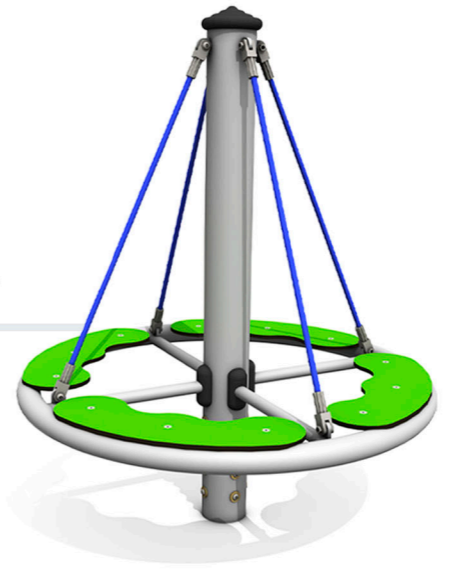

Ray Parry Playgrounds Shrewsbury

MADE IN BRITAIN

API CHASrprii

Member Constructionline

Copyright © 2024 Ray Parry Playground Services Ltd.

1. Mountain Bike Spring Rider
 Suitable for 3+ years
 Mountain Bike Spring Rider allows children to rock to and fro and from side to side developing balance & coordination.
 Anti-Slip Handles & Footrests.
 Fun Themed Design.
 Anti-Tamper Fixings
 Maintenance Free
 Grass Mat Safer Surfacing

2. Inclusive Spring Helicopter
 Suitable for 2-8 years
 Back & Side supports
 Foot & Heal supports
 Non Slip handles
 Moulded seat
 With an open front, shaped to allow children to get on and off themselves by simply reversing, sitting down or climbing up the open front
 No lifting on necessary
 Themed Design
 Anti-Tamper Fixings
 Maintenance Free
 Grass Mat Safer Surfacing

3. Whirlybob Roundabout
 Suitable for 3-8 years
 It is centred around a single revolving pole. Four curved seats, Four Ropes Support handles, Users can sit facing inwards or outwards to enjoy the sensation of spinning.
 Anti-Tamper Fixings
 Maintenance Free
 Grass Mat Safer Surfacing

4. Steel York Bench
 Solid Steel bench complete with backrest. Available in a wide choice of colours
 Anti-Tamper Fixings
 Maintenance Free
 Location can be chosen.

5. Emoji Disc Inclusive Roundabout
 Suitable for All Ages
 The rocking and rotating motion with good body support and security given by the dish shape, make the dishes accessible to all. The angle of the dish & it's height make side transfer possible and minimise the lifting required by helpers. The spinning dish roundabout is a very inclusive product, it can be used for very fast dynamic play. Fun and attractive Emoji icons engraved into the discus rim.
 Anti-Tamper Fixings, Maintenance Free, Grass Mat Safer Surfacing.