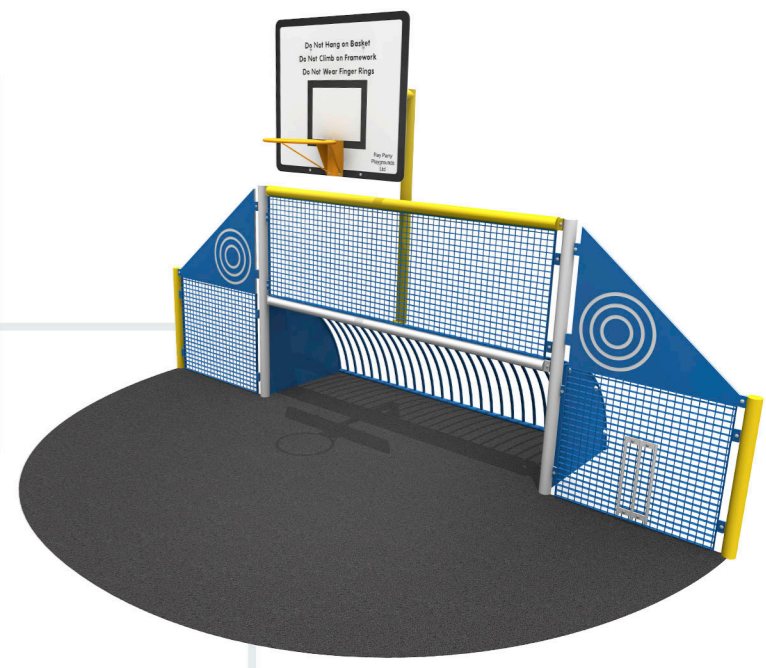

3. Whirlybob Roundabout
 Suitable for 3-8 years
 It is centred around a single revolving pole. Four curved seats, Four Ropes Support handles, Users can sit facing inwards or outwards to enjoy the sensation of spinning.
 Anti-Tamper Fixings
 Maintenance Free
 Grass Mat Safer Surfacing

4. Steel York Bench
 Solid Steel bench complete with backrest. Available in a wide choice of colours
 Anti-Tamper Fixings
 Maintenance Free
 Location can be chosen.

5. Emoji Disc Inclusive Roundabout
 Suitable for All Ages
 The rocking and rotating motion with good body support and security given by the dish shape, make the dishes accessible to all. The angle of the dish & it's height make side transfer possible and minimise the lifting required by helpers. The spinning dish roundabout is a very inclusive product, it can be used for very fast dynamic play. Fun and attractive Emoji icons engraved into the discus rim.
 Anti-Tamper Fixings, Maintenance Free, Grass Mat Safer Surfacing.

6. Stand Up Seesaw
 Suitable for 6-14 years
 The standing seesaw can be used in various ways; stand on the bottom foot rests or on the handles higher up, sit on the beam and use the handles as a perch. Younger children can also sit in the middle helped by older children either side.
 Anti-Tamper Fixings
 Maintenance Free
 Grass Mat Safer Surfacing

8. XS Cyclone Perlu
 Suitable for 7-14 years, Features: 2m High Slide, Spinner, High & Low Ladders, Twisted Crossover, Fire Pole, Climb Net, Scramble Net, Five Platforms, Three Towers, Trapeze Rings.
 Available in Four Colour Options
 Anti-Tamper Fixings, Maintenance Free, Grass Mat Safer Surfacing