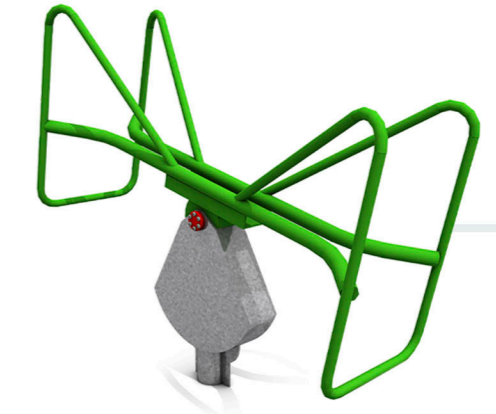

Ray Parry Playgrounds Shrewsbury

MADE IN BRITAIN

API CHASrprii

Member Constructionline

Copyright © 2024 Ray Parry Playground Services Ltd.

1. Mountain Bike Spring Rider
 Suitable for 3+ years
 Mountain Bike Spring Rider allows children to rock to and fro and from side to side developing balance & coordination.
 Anti-Slip Handles & Footrests.
 Fun Themed Design.
 Anti-Tamper Fixings
 Maintenance Free
 Grass Mat Safer Surfacing

2. Inclusive Spring Helicopter
 Suitable for 2-8 years
 Back & Side supports
 Foot & Heal supports
 Non Slip handles
 Moulded seat
 With an open front, shaped to allow children to get on and off themselves by simply reversing, sitting down or climbing up the open front
 No lifting on necessary
 Themed Design
 Anti-Tamper Fixings
 Maintenance Free
 Grass Mat Safer Surfacing

3. Whirlybob Roundabout
 Suitable for 3-8 years
 It is centred around a single revolving pole. Four curved seats, Four Ropes Support handles, Users can sit facing inwards or outwards to enjoy the sensation of spinning.
 Anti-Tamper Fixings
 Maintenance Free
 Grass Mat Safer Surfacing

4. Steel York Bench
 Solid Steel bench complete with backrest. Available in a wide choice of colours
 Anti-Tamper Fixings
 Maintenance Free
 Location can be chosen.

5. Emoji Disc Inclusive Roundabout
 Suitable for All Ages
 The rocking and rotating motion with good body support and security given by the dish shape, make the dishes accessible to all. The angle of the dish & it's height make side transfer possible and minimise the lifting required by helpers. The spinning dish roundabout is a very inclusive product, it can be used for very fast dynamic play. Fun and attractive Emoji icons engraved into the discus rim.
 Anti-Tamper Fixings, Maintenance Free, Grass Mat Safer Surfacing.