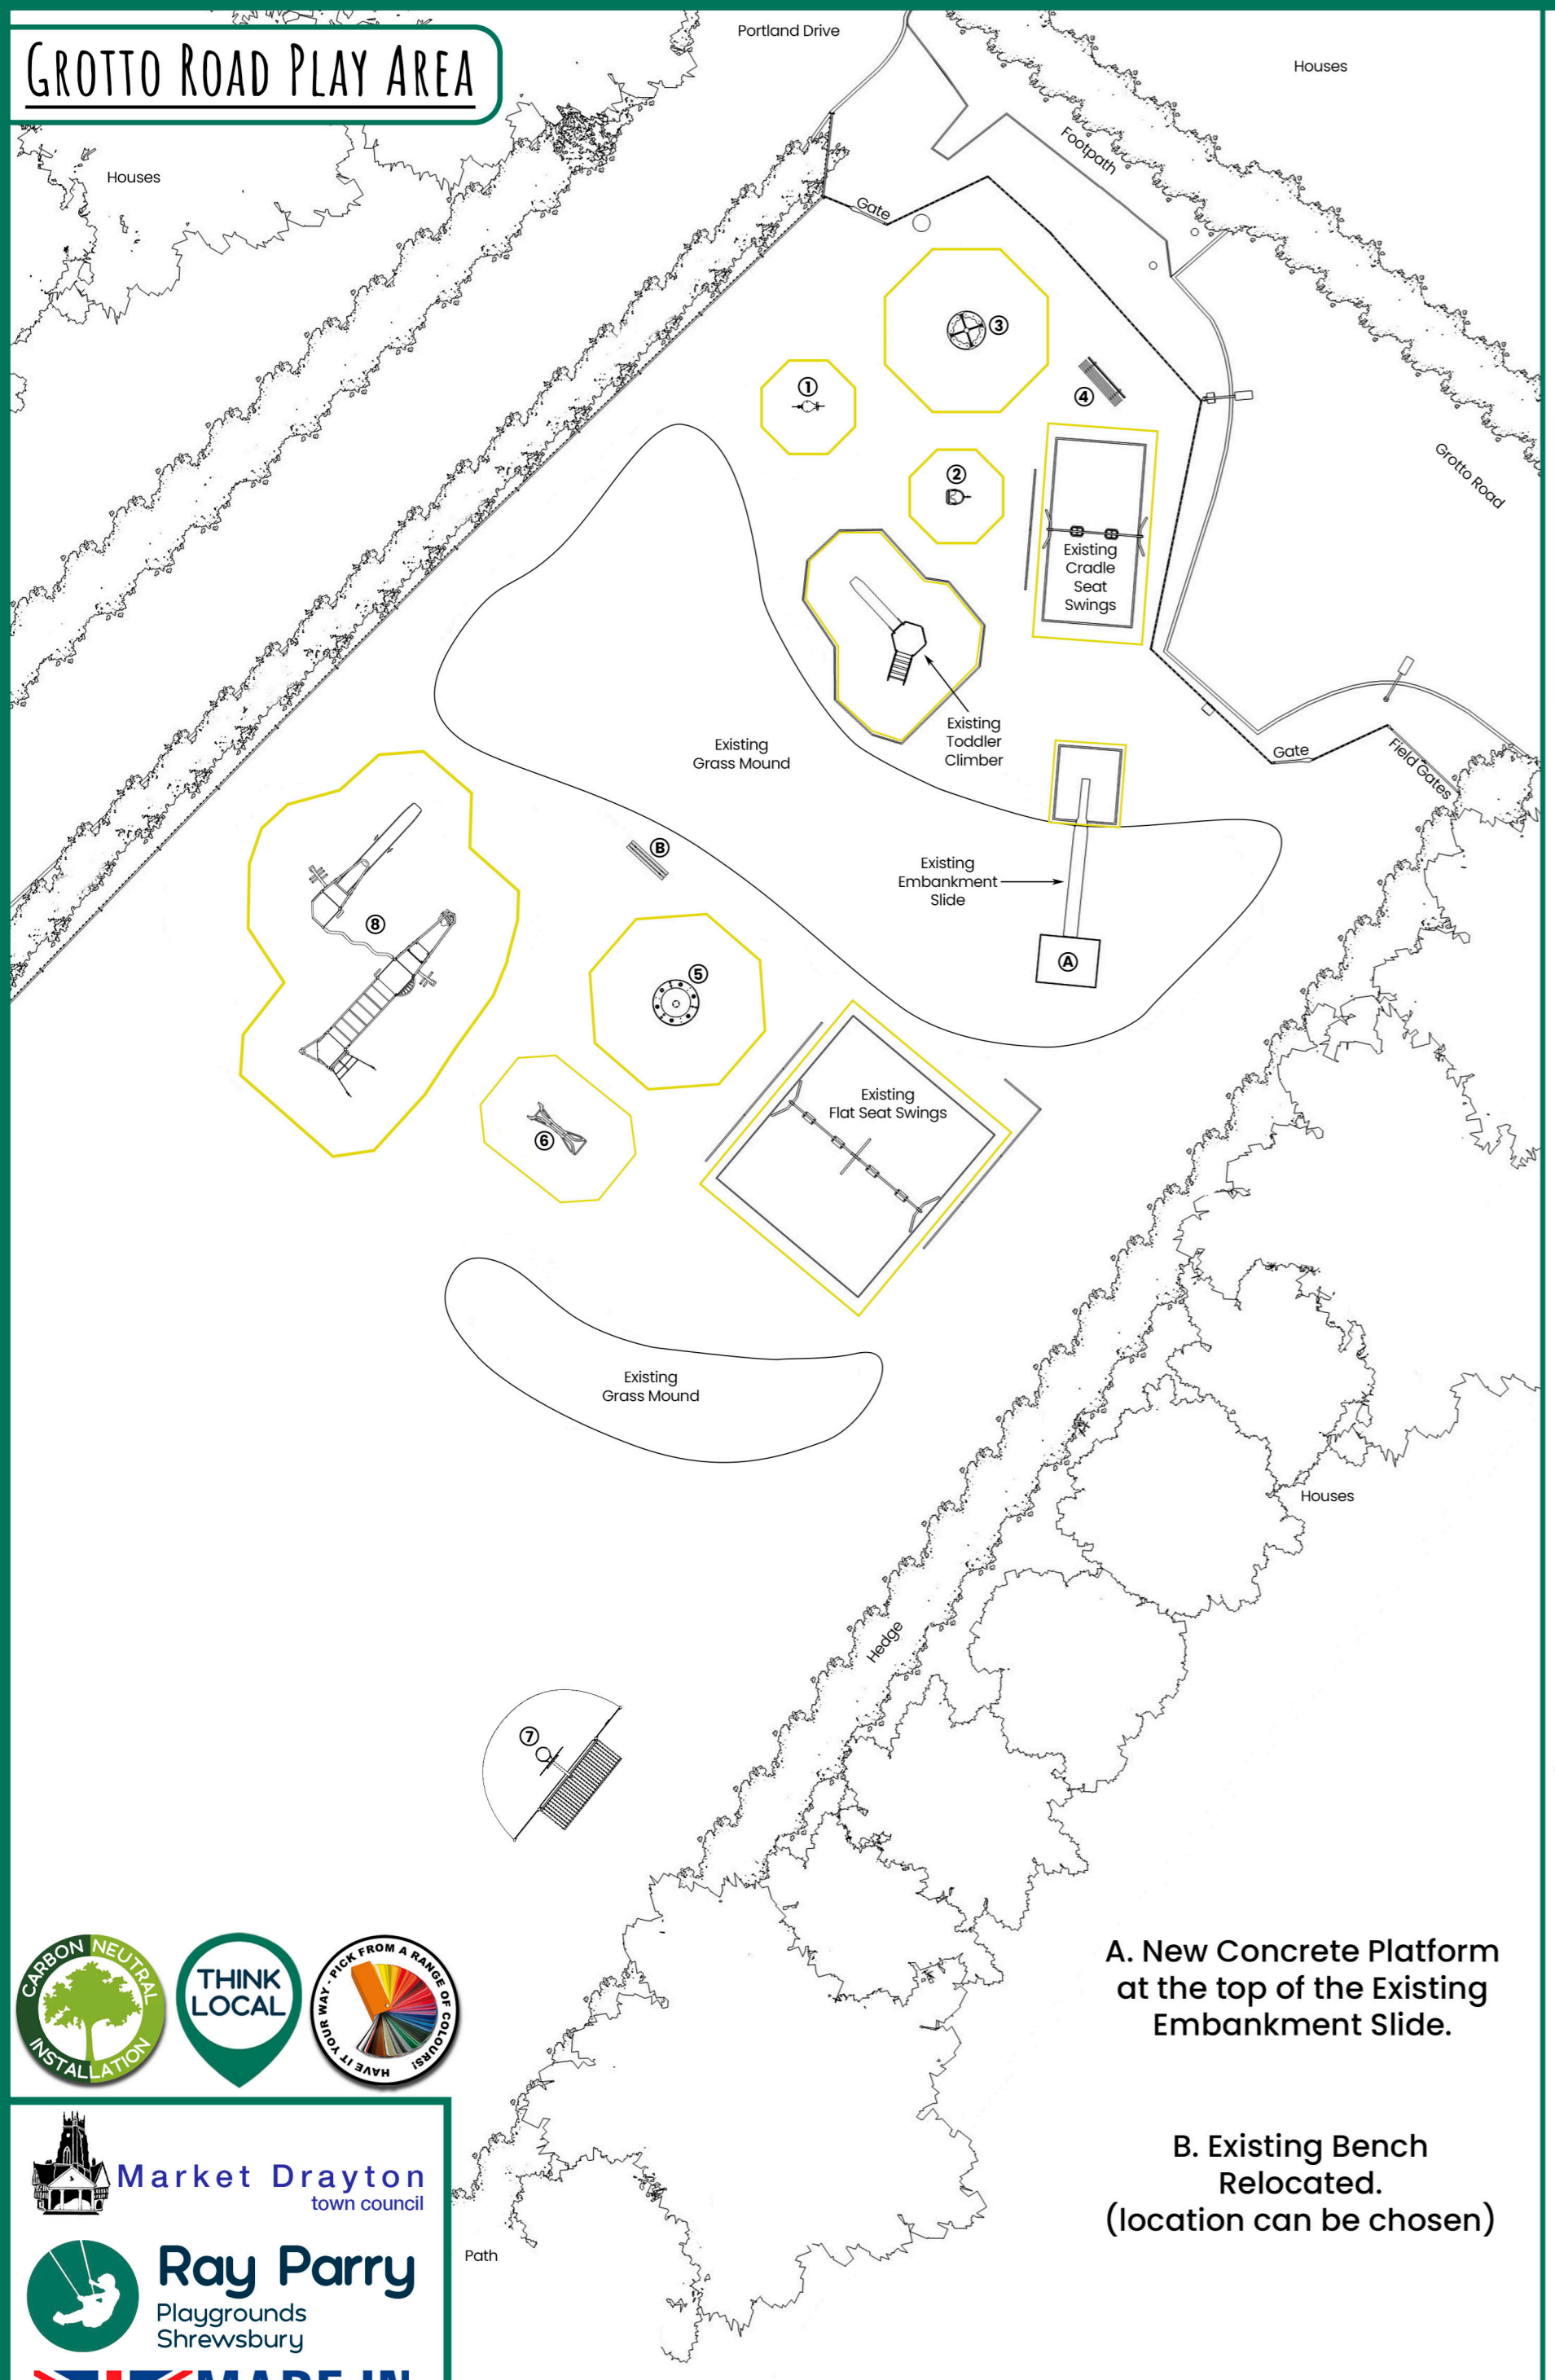

GROTTO ROAD PLAY AREA

A. New Concrete Platform at the top of the Existing Embankment Slide.

B. Existing Bench Relocated. (location can be chosen)

— = Denotes Minimum Use Zones

Planview 1:200 @ A2

Market Drayton town council

Ray Parry Playgrounds Shrewsbury

MADE IN BRITAIN

API CHASrprii

Member Constructionline

Copyright © 2024 Ray Parry Playground Services Ltd.

1. Mountain Bike Spring Rider
 Suitable for 3+ years
 Mountain Bike Spring Rider allows children to rock to and fro and from side to side developing balance & coordination.
 Anti-Slip Handles & Footrests.
 Fun Themed Design.
 Anti-Tamper Fixings
 Maintenance Free
 Grass Mat Safer Surfacing

2. Inclusive Spring Helicopter
 Suitable for 2-8 years
 Back & Side supports
 Foot & Heal supports
 Non Slip handles
 Moulded seat
 With an open front, shaped to allow children to get on and off themselves by simply reversing, sitting down or climbing up the open front
 No lifting on necessary
 Themed Design
 Anti-Tamper Fixings
 Maintenance Free
 Grass Mat Safer Surfacing

3. Whirlybob Roundabout
 Suitable for 3-8 years
 It is centred around a single revolving pole. Four curved seats, Four Ropes Support handles, Users can sit facing inwards or outwards to enjoy the sensation of spinning.
 Anti-Tamper Fixings
 Maintenance Free
 Grass Mat Safer Surfacing